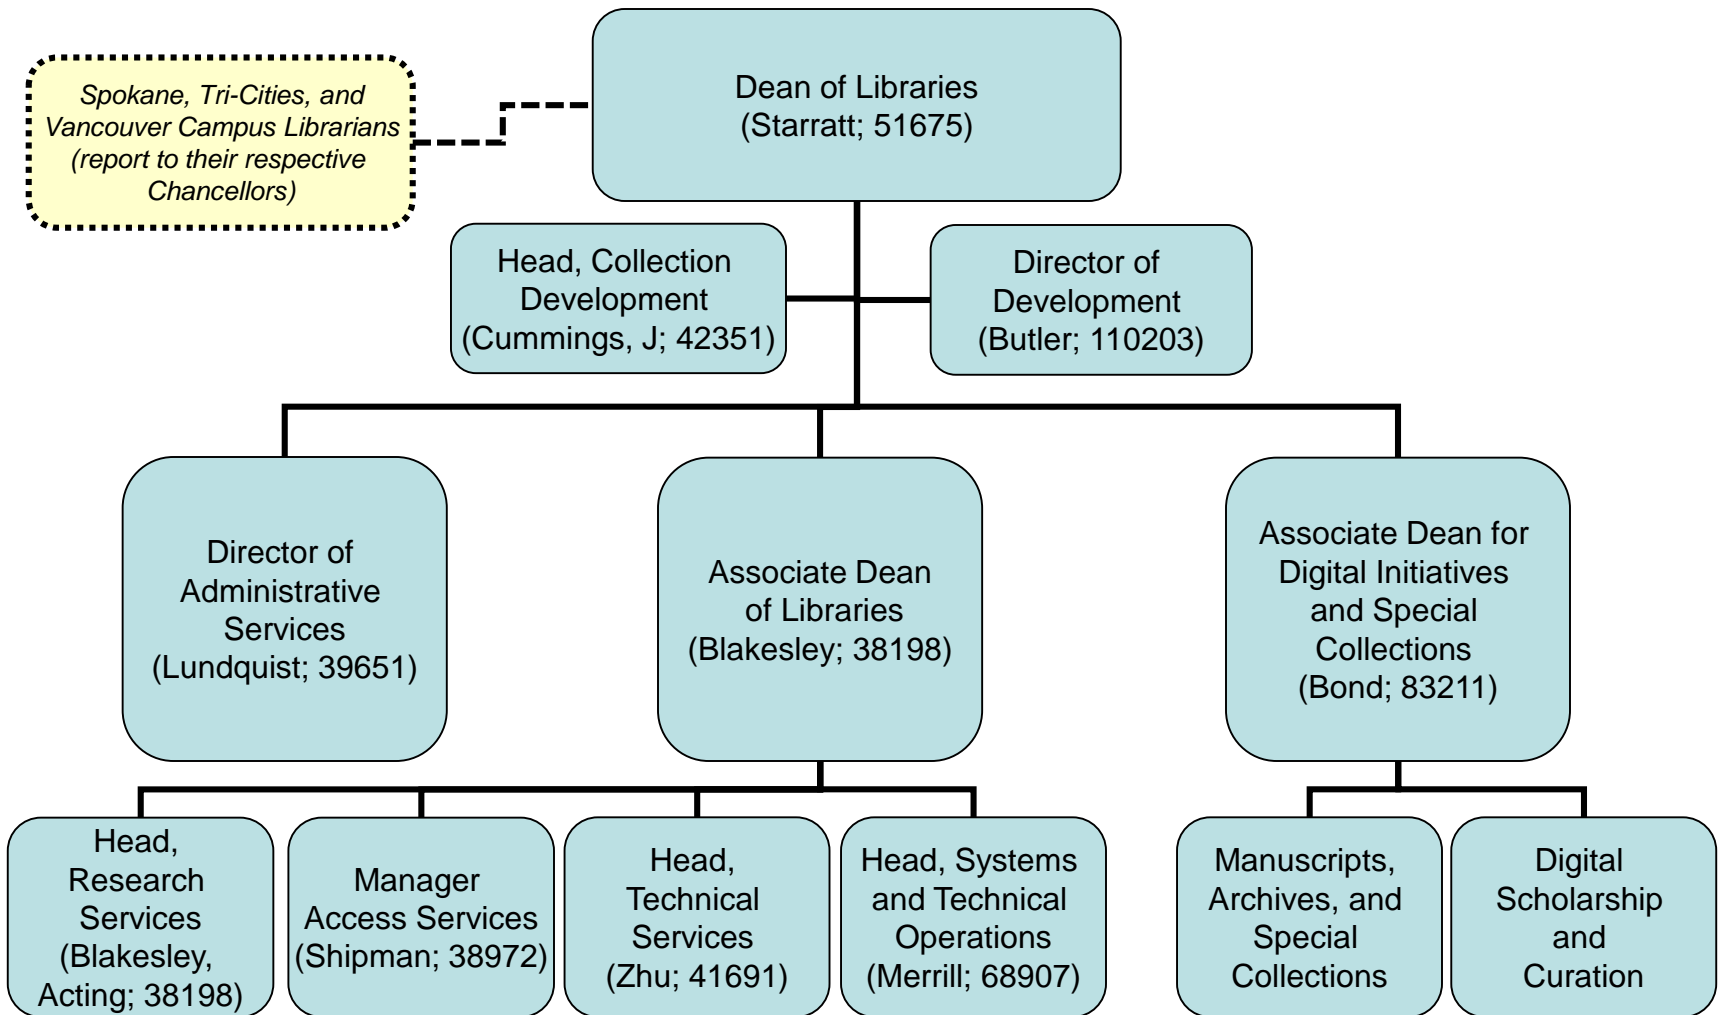

Washington State University Libraries
All Libraries
Organization Chart – April 2018

Washington State University Libraries
Dean of Libraries
Organization Chart – April 2018

Washington State University Libraries
Library Administrative Office
Organization Chart – April 2018

Washington State University Libraries
Associate Dean of Libraries
Organization Chart – April 2018

Washington State University Libraries

Research Services

Organization Chart – April 2018

Washington State University Libraries

Access Services

Organization Chart – April 2018

NOTE: LAPP = Library & Archives Paraprofessional

Washington State University Libraries Systems

Organization Chart – April 2018

NOTE: LAPP = Library &
Archives Paraprofessional