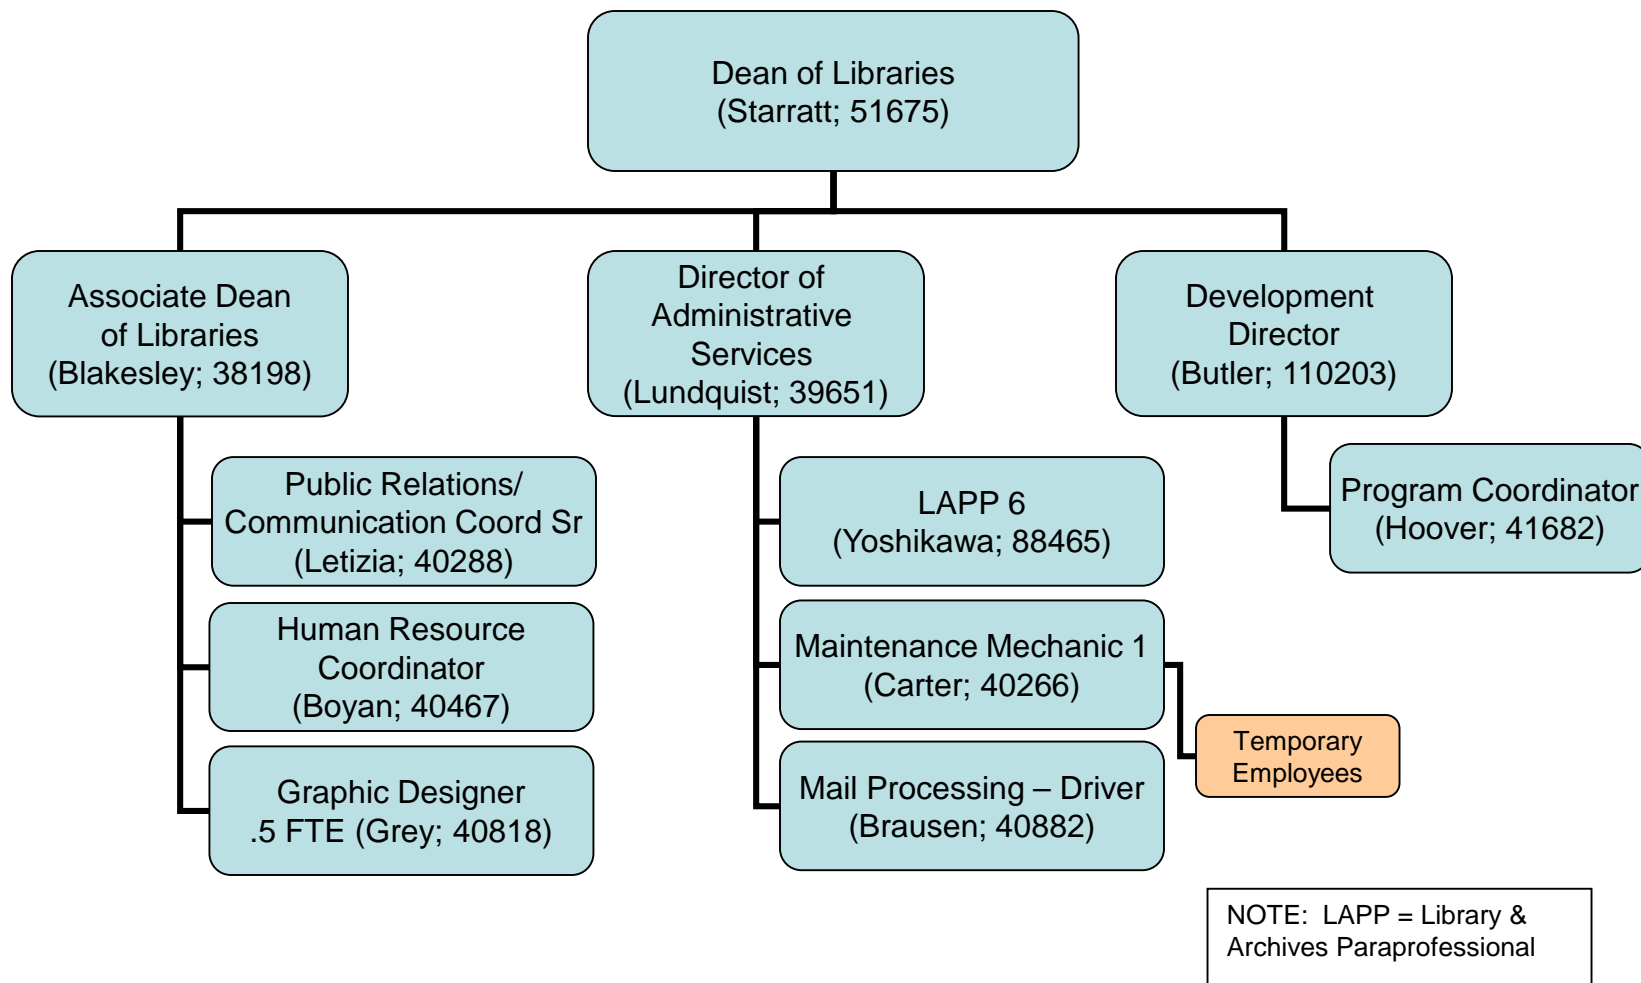

Washington State University Libraries
All Libraries
Organization Chart – April 2018

Washington State University Libraries
Dean of Libraries
Organization Chart – April 2018

Washington State University Libraries
Library Administrative Office
Organization Chart – April 2018

Washington State University Libraries
Associate Dean of Libraries
Organization Chart – April 2018

Washington State University Libraries

Research Services

Organization Chart – April 2018

Washington State University Libraries

Access Services

Organization Chart – April 2018

NOTE: LAPP = Library & Archives Paraprofessional

Washington State University Libraries Systems

Organization Chart – April 2018

NOTE: LAPP = Library &
Archives Paraprofessional