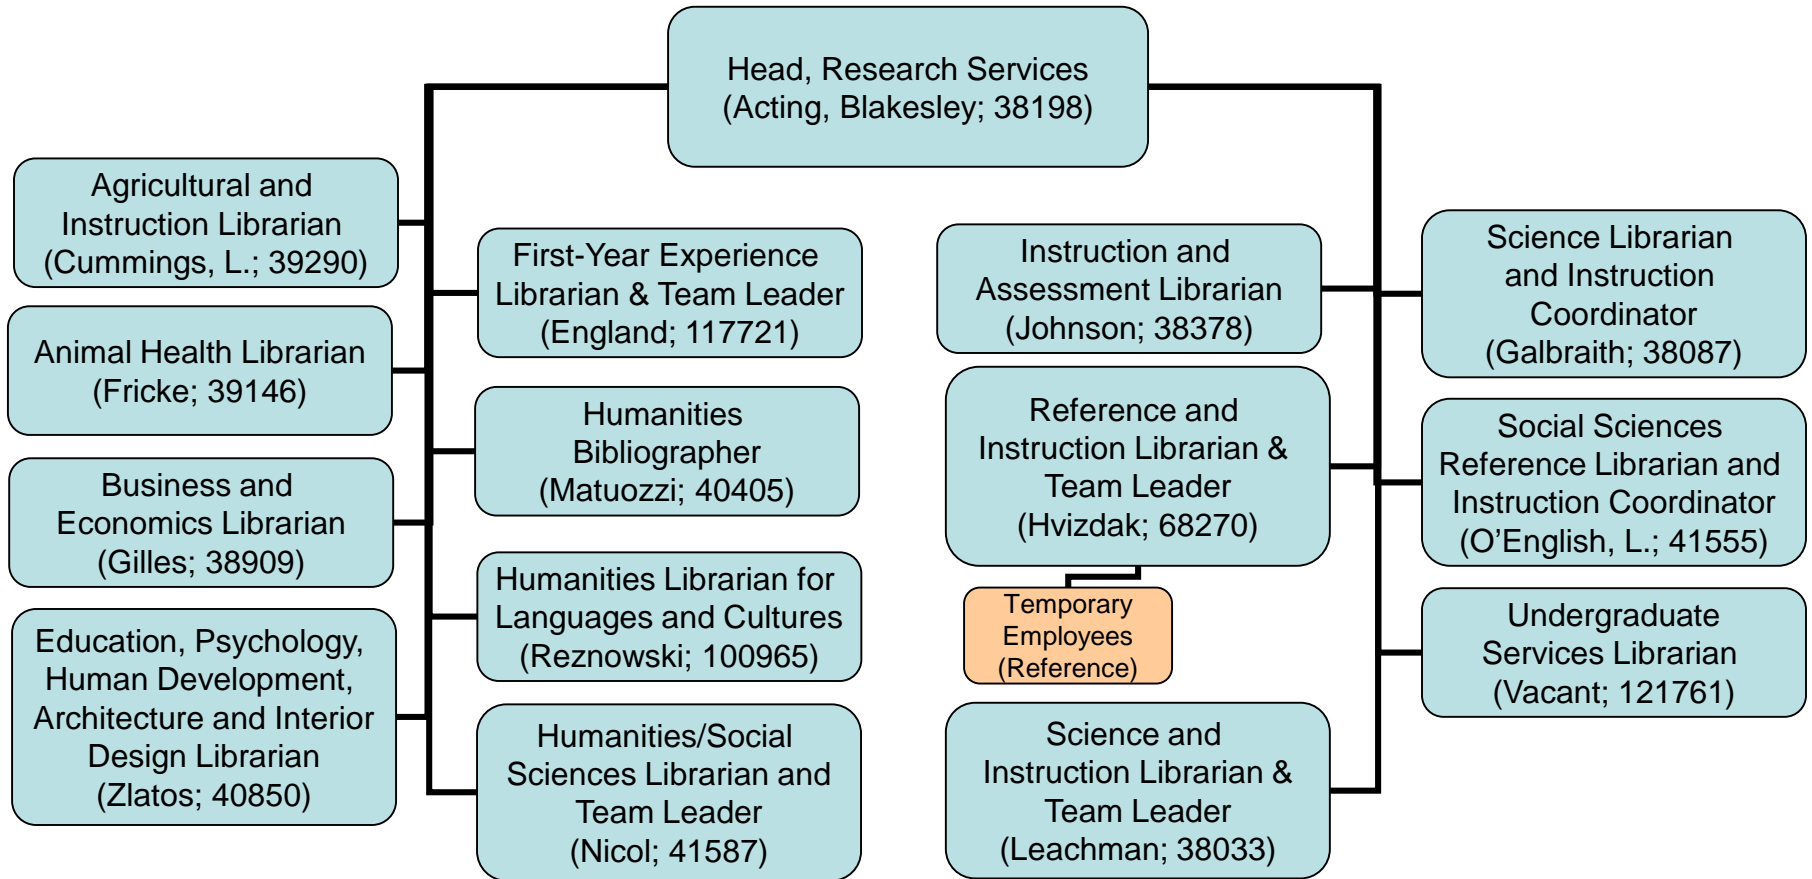

Washington State University Libraries
All Libraries
Organization Chart – April 2018

Washington State University Libraries
Dean of Libraries
Organization Chart – April 2018

Washington State University Libraries
Library Administrative Office
Organization Chart – April 2018

Washington State University Libraries
Associate Dean of Libraries
Organization Chart – April 2018

Washington State University Libraries

Research Services

Organization Chart – April 2018

Washington State University Libraries

Access Services

Organization Chart – April 2018

NOTE: LAPP = Library & Archives Paraprofessional

Washington State University Libraries Systems

Organization Chart – April 2018

NOTE: LAPP = Library &
Archives Paraprofessional