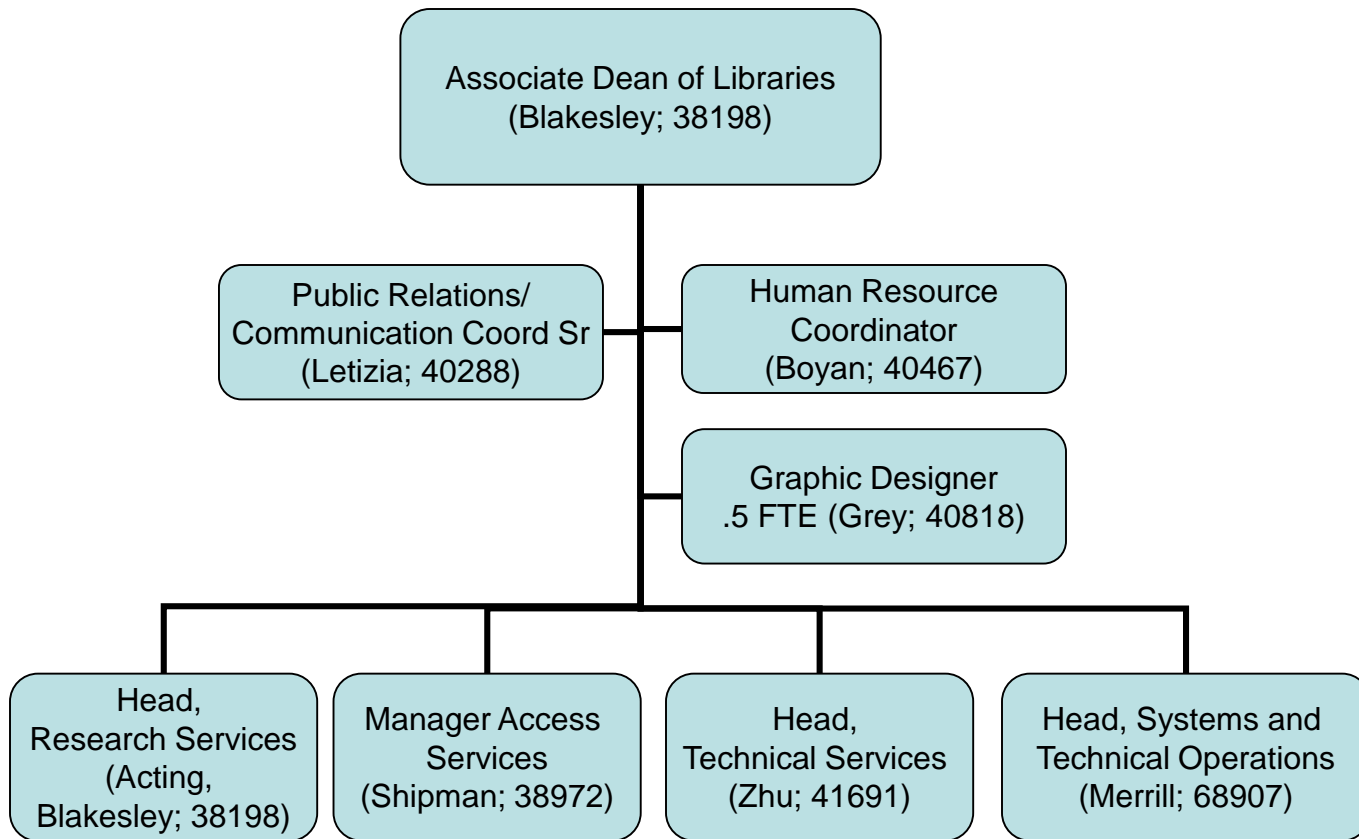

Washington State University Libraries
All Libraries
Organization Chart – April 2018

Washington State University Libraries
Dean of Libraries
Organization Chart – April 2018

Washington State University Libraries
Library Administrative Office
Organization Chart – April 2018

Washington State University Libraries
Associate Dean of Libraries
Organization Chart – April 2018

Washington State University Libraries

Research Services

Organization Chart – April 2018

Washington State University Libraries

Access Services

Organization Chart – April 2018

NOTE: LAPP = Library & Archives Paraprofessional

Washington State University Libraries Systems

Organization Chart – April 2018

NOTE: LAPP = Library &
Archives Paraprofessional