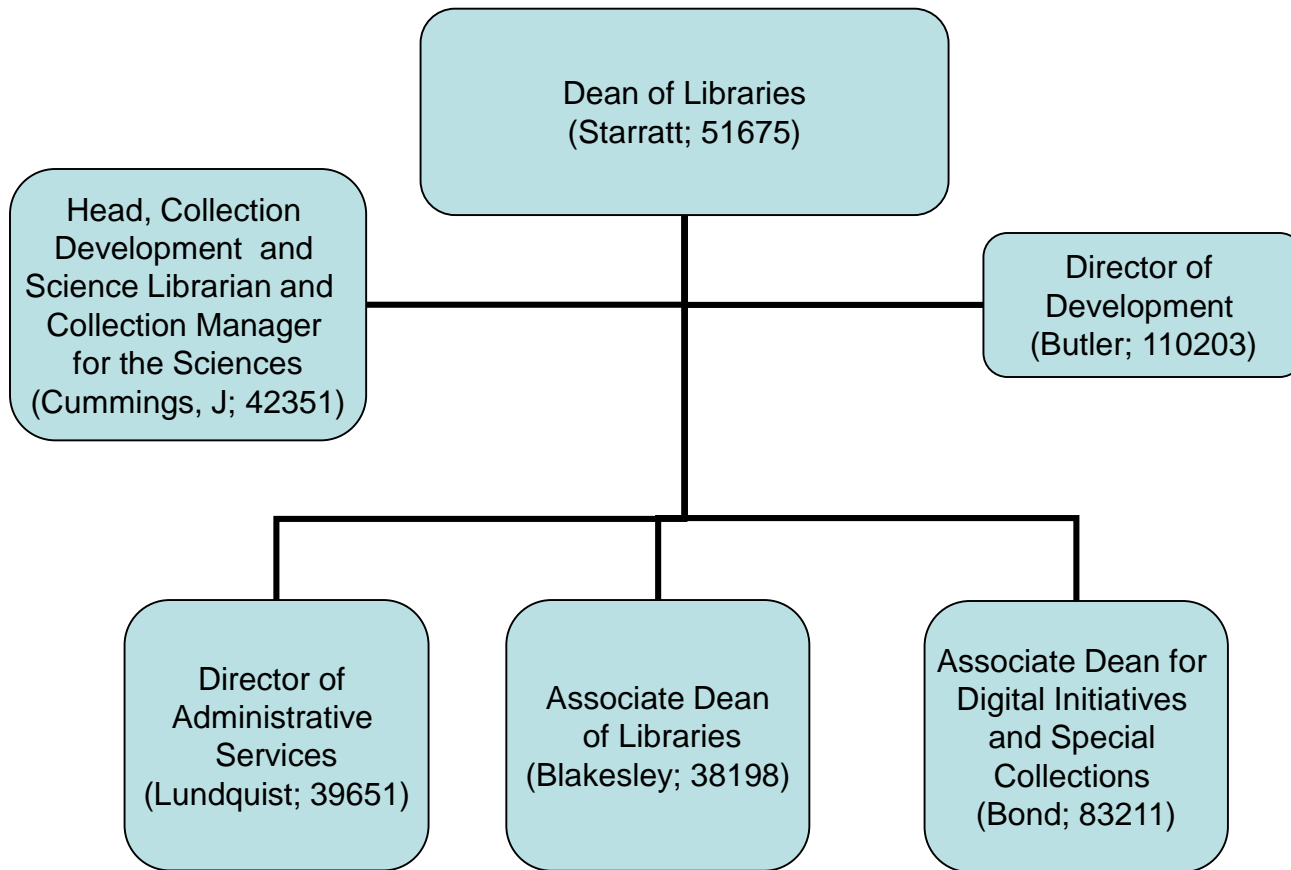

Washington State University Libraries
All Libraries
Organization Chart – April 2018

Washington State University Libraries
Dean of Libraries
Organization Chart – April 2018

Washington State University Libraries
Library Administrative Office
Organization Chart – April 2018

Washington State University Libraries
Associate Dean of Libraries
Organization Chart – April 2018

Washington State University Libraries

Research Services

Organization Chart – April 2018

Washington State University Libraries

Access Services

Organization Chart – April 2018

NOTE: LAPP = Library & Archives Paraprofessional

Washington State University Libraries Systems

Organization Chart – April 2018

NOTE: LAPP = Library &
Archives Paraprofessional