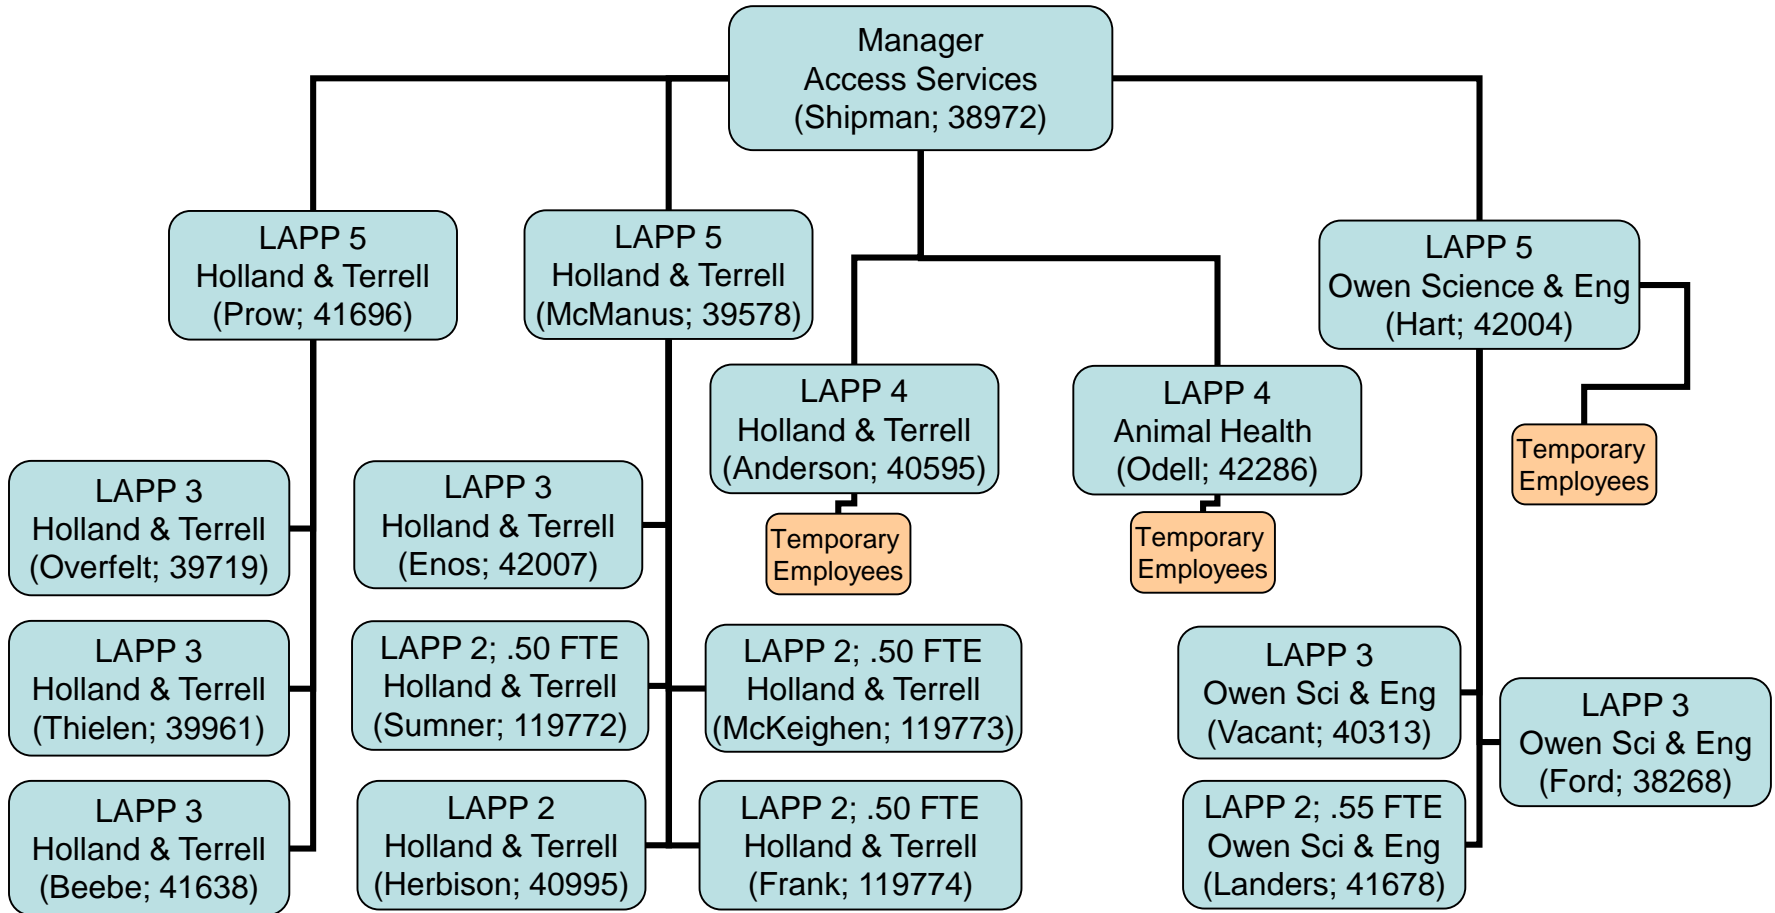

Washington State University Libraries
Associate Dean of Libraries
Organization Chart – April 2018

Washington State University Libraries

Research Services

Organization Chart – April 2018

Washington State University Libraries

Access Services

Organization Chart – April 2018

NOTE: LAPP = Library & Archives Paraprofessional

Washington State University Libraries Systems

Organization Chart – April 2018

NOTE: LAPP = Library &
Archives Paraprofessional