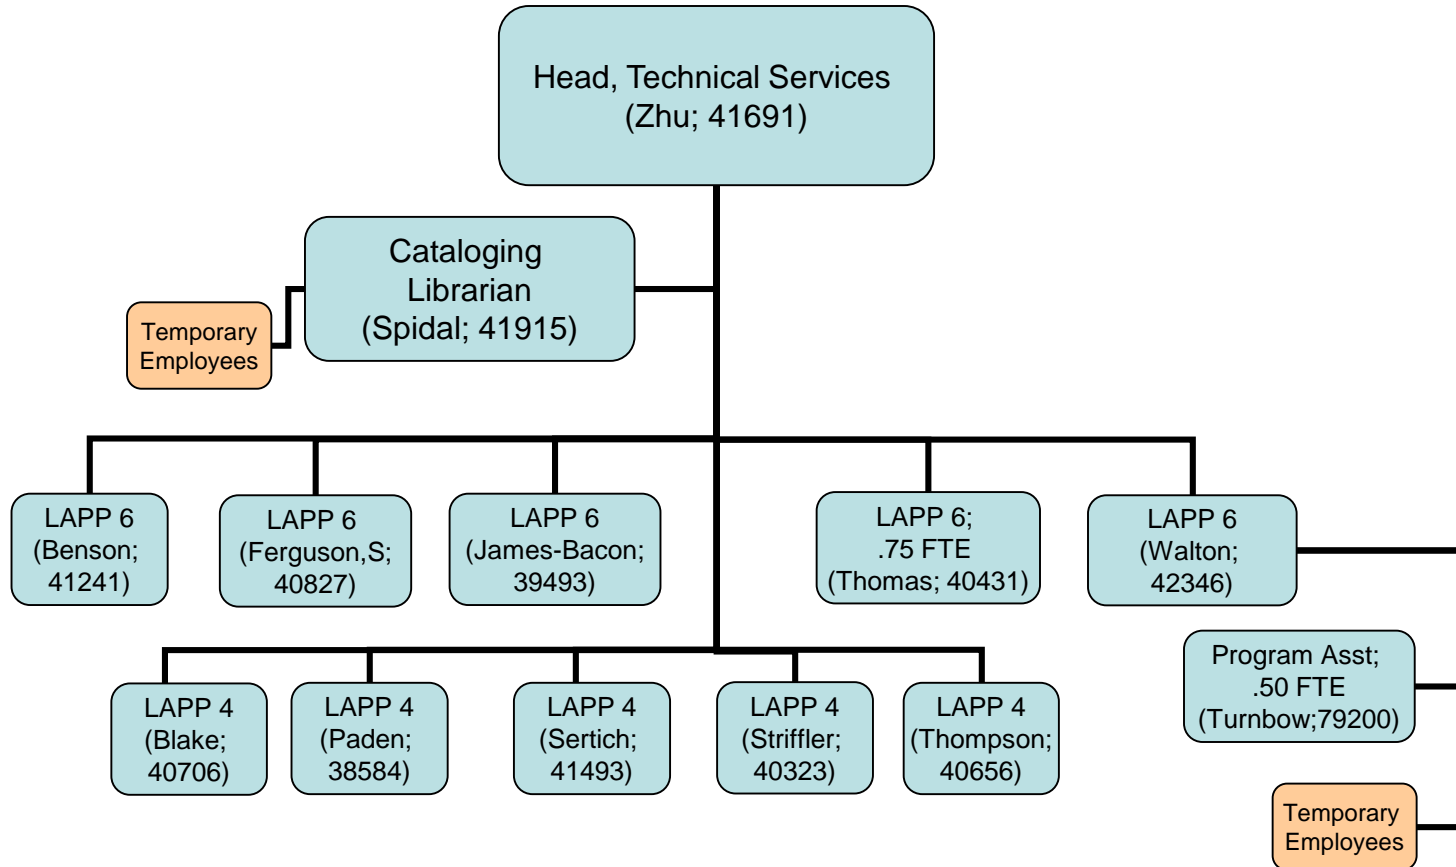

Access Services

Organization Chart – April 2018

NOTE: LAPP = Library & Archives Paraprofessional

Washington State University Libraries Systems

Organization Chart – April 2018

NOTE: LAPP = Library &
Archives Paraprofessional

Washington State University Libraries
Technical Services
Organization Chart – April 2018

NOTE: LAPP = Library & Archives Paraprofessional

Washington State University Libraries
Manuscripts, Archives and Special Collections
Organization Chart – April 2018