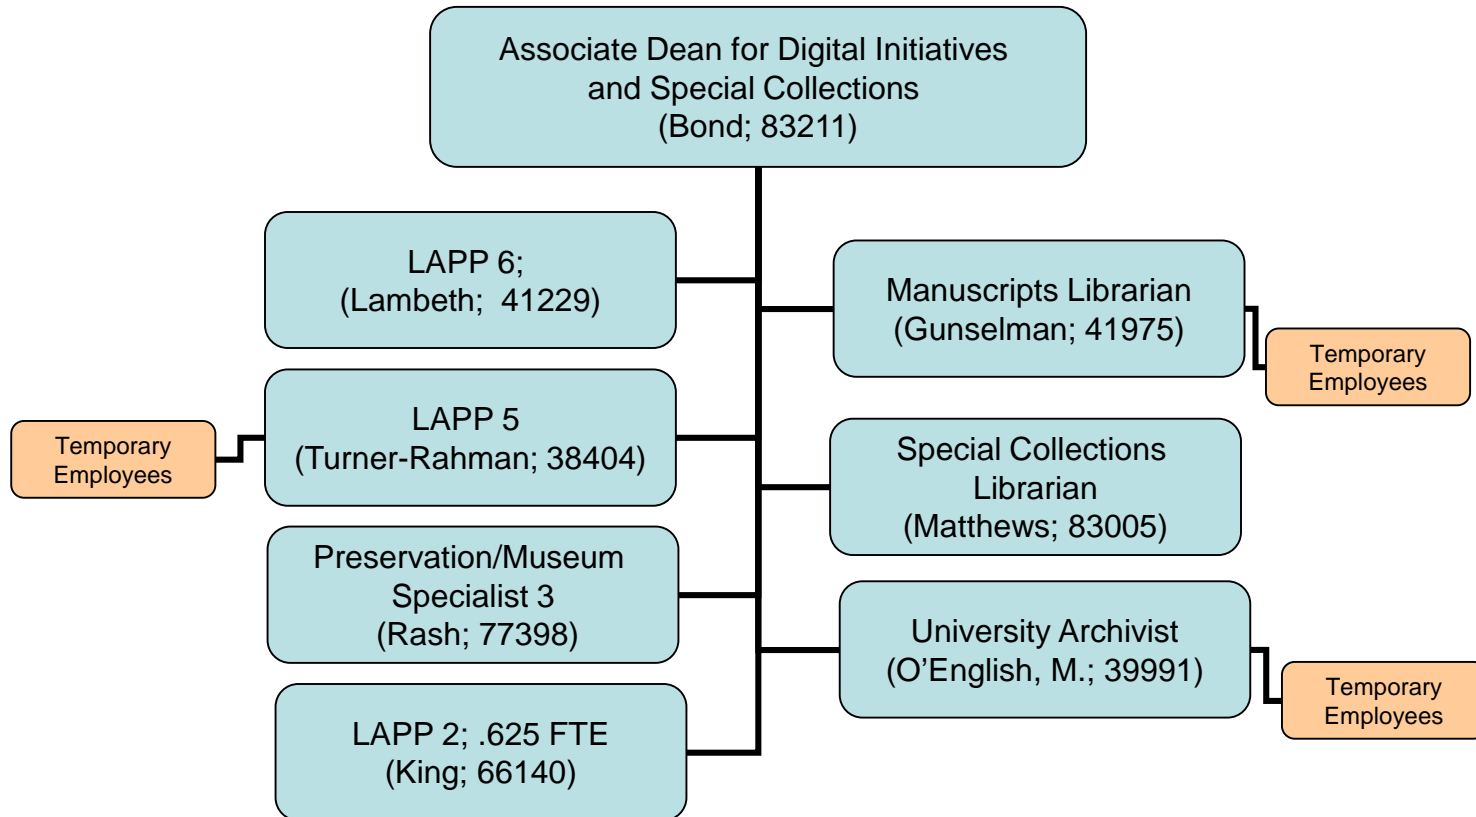

Access Services

Organization Chart – April 2018

NOTE: LAPP = Library & Archives Paraprofessional

Washington State University Libraries Systems

Organization Chart – April 2018

NOTE: LAPP = Library &
Archives Paraprofessional

Washington State University Libraries
Technical Services
Organization Chart – April 2018

NOTE: LAPP = Library & Archives Paraprofessional

Washington State University Libraries
Manuscripts, Archives and Special Collections
Organization Chart – April 2018