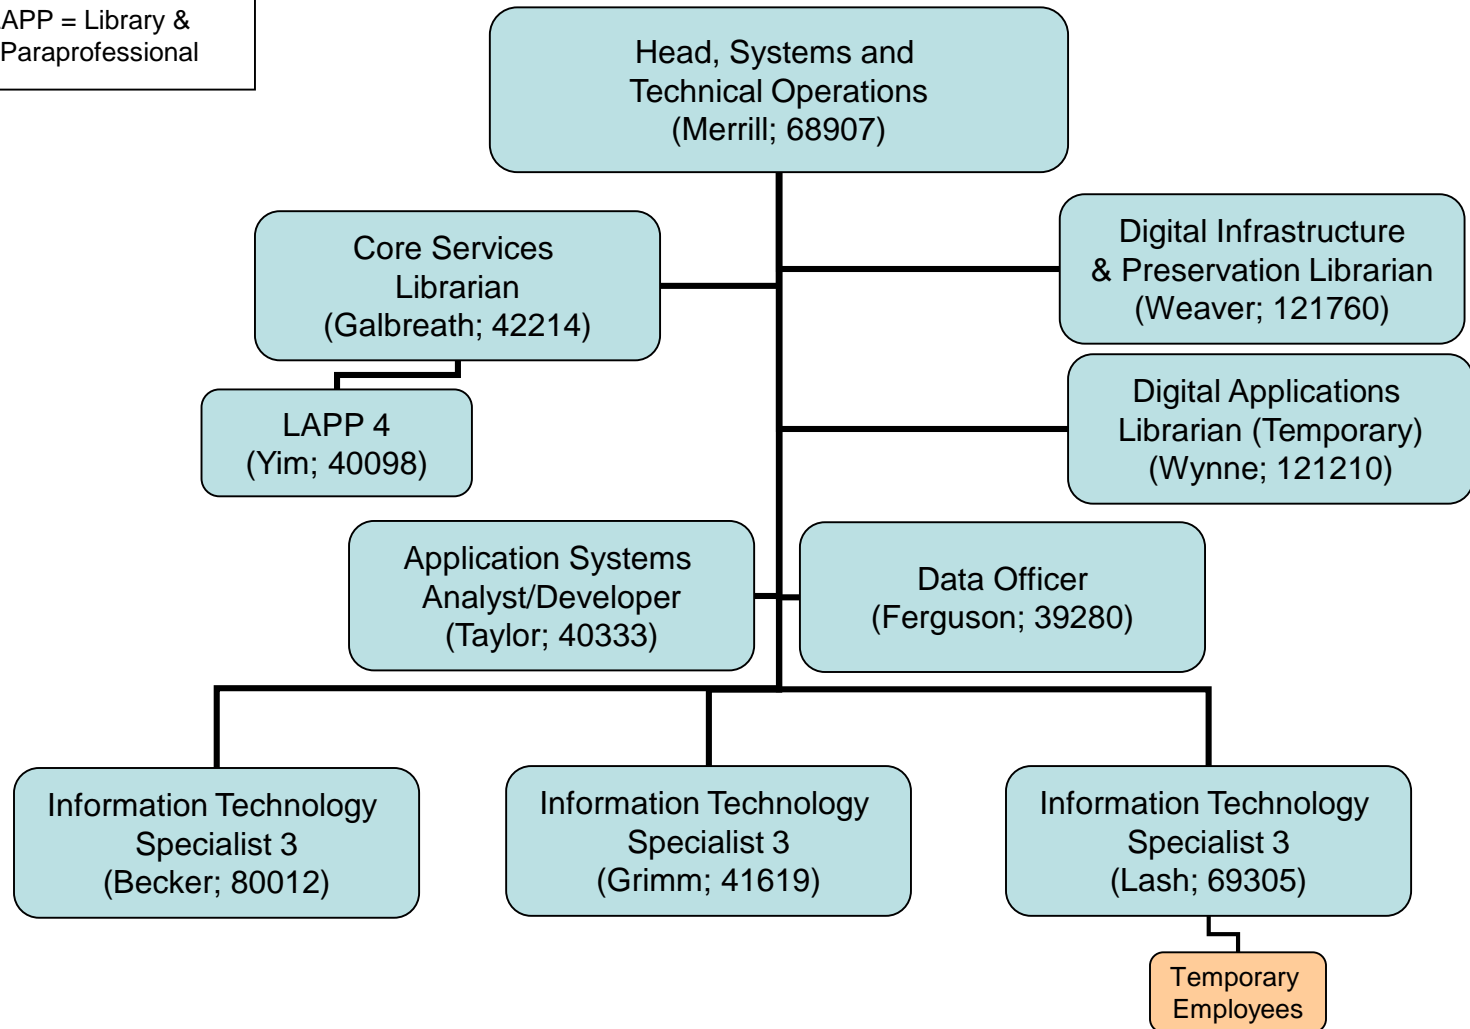

Washington State University Libraries
Associate Dean of Libraries
Organization Chart – April 2018

Washington State University Libraries

Research Services

Organization Chart – April 2018

Washington State University Libraries

Access Services

Organization Chart – April 2018

NOTE: LAPP = Library & Archives Paraprofessional

Washington State University Libraries Systems

Organization Chart – April 2018

NOTE: LAPP = Library &
Archives Paraprofessional

Washington State University Libraries
Technical Services
Organization Chart – April 2018

NOTE: LAPP = Library & Archives Paraprofessional

Washington State University Libraries
Manuscripts, Archives and Special Collections
Organization Chart – April 2018